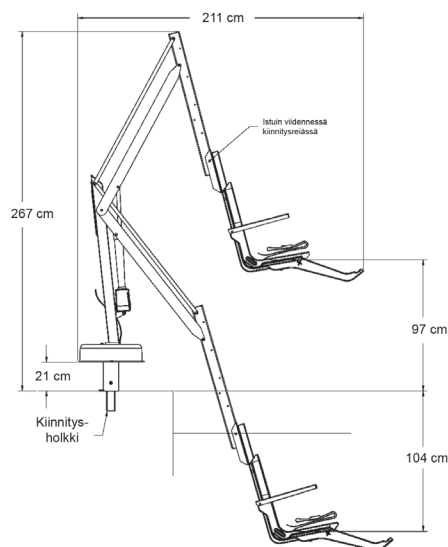

SPLASH! Hi/Lo Extended Reach