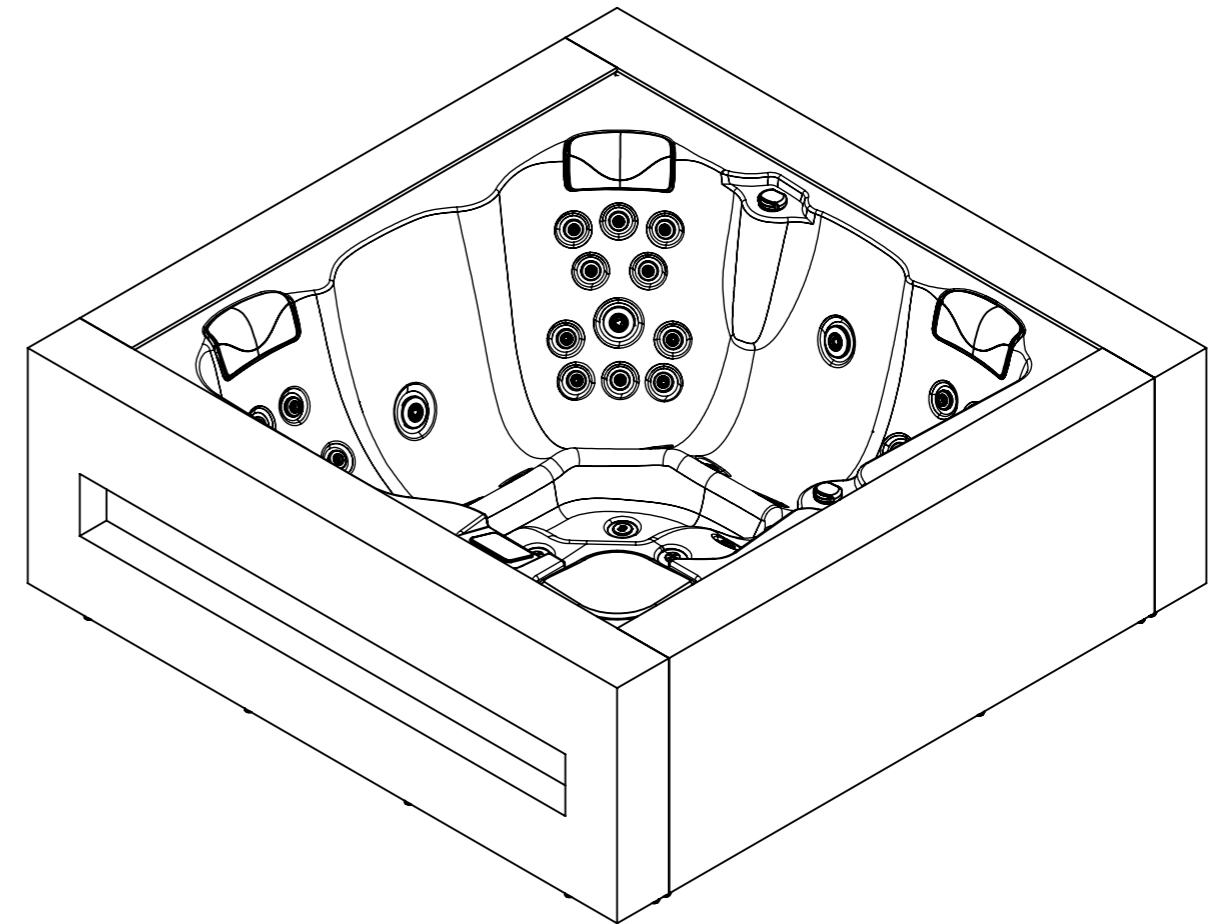

General specifications	
Spa weight (empty)	450 Kg
Spa weight (full)	1.425 Kg

According to our policy of continuous improvement, dimensions, features or components of this product can be partially or completely changed without prior notice. It's Customer responsibility to verify that this is the last version of the drawing

Change No.	Date	Name	Modification
03	18/02/2019	A. Miquel	Spa geometry changed.
02	11/02/2019	A. Miquel	Spa weight added.
01	11/10/2018	A. Miquel	Electronic parts references changed.

Remarks			COMMERCIAL			
Dimensions in mm. General Tolerances +/- 10mm						
Drawn	20/02/2017	R. Vallès		Part Number	Rev.	First Angle Projection
Checked	20/02/2017	V. Saiz		68449-CL	03	
Scale	1:15		General Tolerance			
Sheet	1/3		DIN 7168 ISO 2768g			