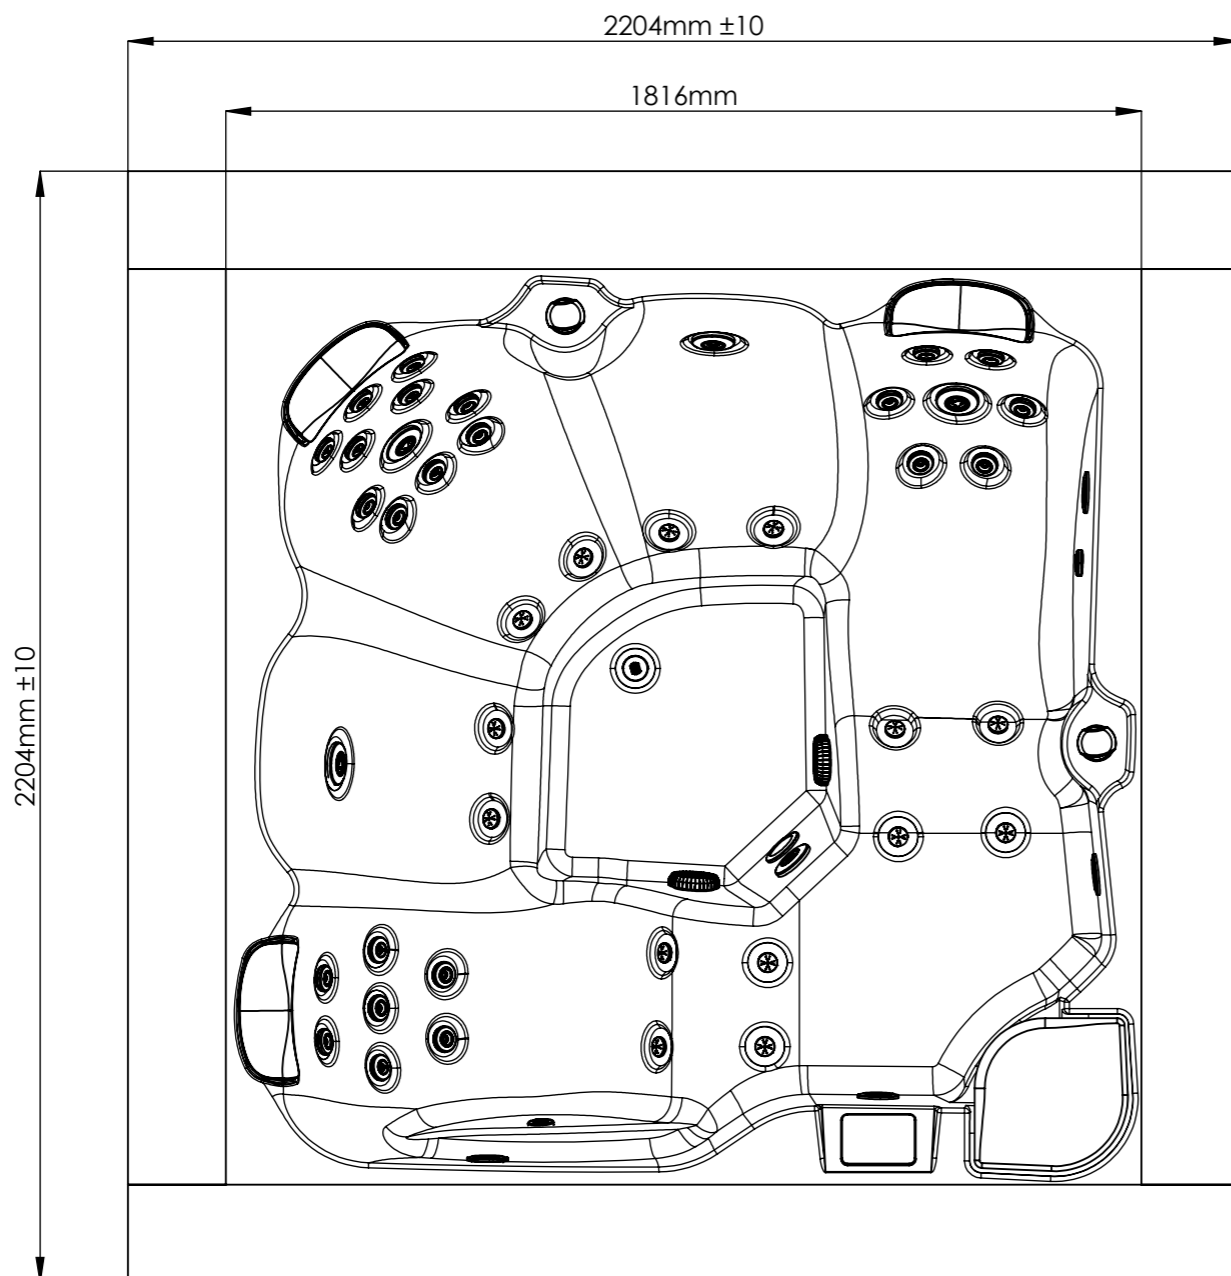

General specifications	
Spa weight (empty)	450 Kg
Spa weight (full)	1.425 Kg

According to our policy of continuous improvement, dimensions, features or components of this product can be partially or completely changed without prior notice. It's Customer responsibility to verify that this is the last version of the drawing

Change No.	Date	Name	Modification
03	18/02/2019	A. Miquel	Spa geometry changed.
02	11/02/2019	A. Miquel	Spa weight added.
01	11/10/2018	A. Miquel	Electronic parts references changed.

Remarks			COMMERCIAL			
Dimensions in mm. General Tolerances +/- 10mm						
Drawn	20/02/2017	R. Vallès		Part Number	Rev.	First Angle Projection
Checked	20/02/2017	V. Saiz		68449-CL	03	
Scale	1:15		General Tolerance			
Sheet	1/3		DIN 7168 ISO 2768g			

↑ ↑
ELECTRICAL BOARD CONNECTIONS ACCESS