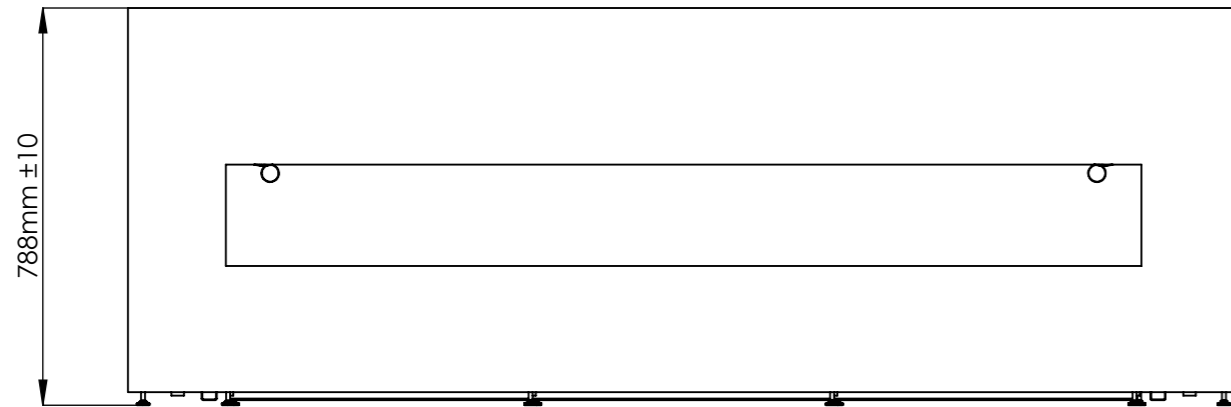

General specifications	
Spa weight (empty)	450 Kg
Spa weight (full)	1.425 Kg

According to our policy of continuous improvement, dimensions, features or components of this product can be partially or completely changed without prior notice. It's Customer responsibility to verify that this is the last version of the drawing

Change No.	Date	Name	Modification
03	18/02/2019	A. Miquel	Spa geometry changed.
02	11/02/2019	A. Miquel	Spa weight added.
01	11/10/2018	A. Miquel	Electronic parts references changed.

Remarks			COMMERCIAL			
Dimensions in mm. General Tolerances +/- 10mm						
Drawn	20/02/2017	R. Vallès		Part Number	Rev.	First Angle Projection
Checked	20/02/2017	V. Saiz		68449-CL	03	
Scale	1:15		General Tolerance			
Sheet	1/3		DIN 7168 ISO 2768g			