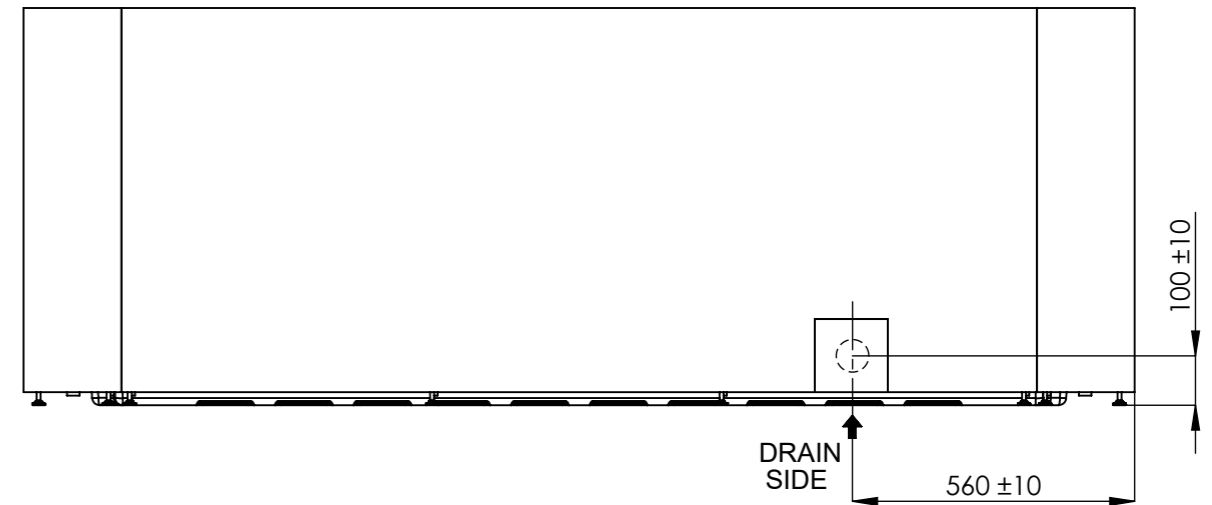

General specifications	
Spa weight (empty)	450 Kg
Spa weight (full)	1.425 Kg

According to our policy of continuous improvement, dimensions, features or components of this product can be partially or completely changed without prior notice. It's Customer responsibility to verify that this is the last version of the drawing

Change No.	Date	Name	Modification
03	18/02/2019	A. Miquel	Spa geometry changed.
02	11/02/2019	A. Miquel	Spa weight added.
01	11/10/2018	A. Miquel	Electronic parts references changed.

Remarks			COMMERCIAL			
Dimensions in mm. General Tolerances +/- 10mm						
Drawn	20/02/2017	R. Vallès		Part Number	Rev.	First Angle Projection
Checked	20/02/2017	V. Saiz		68449-CL	03	
Scale	1:15		General Tolerance			
Sheet	1/3		DIN 7168 ISO 2768g			